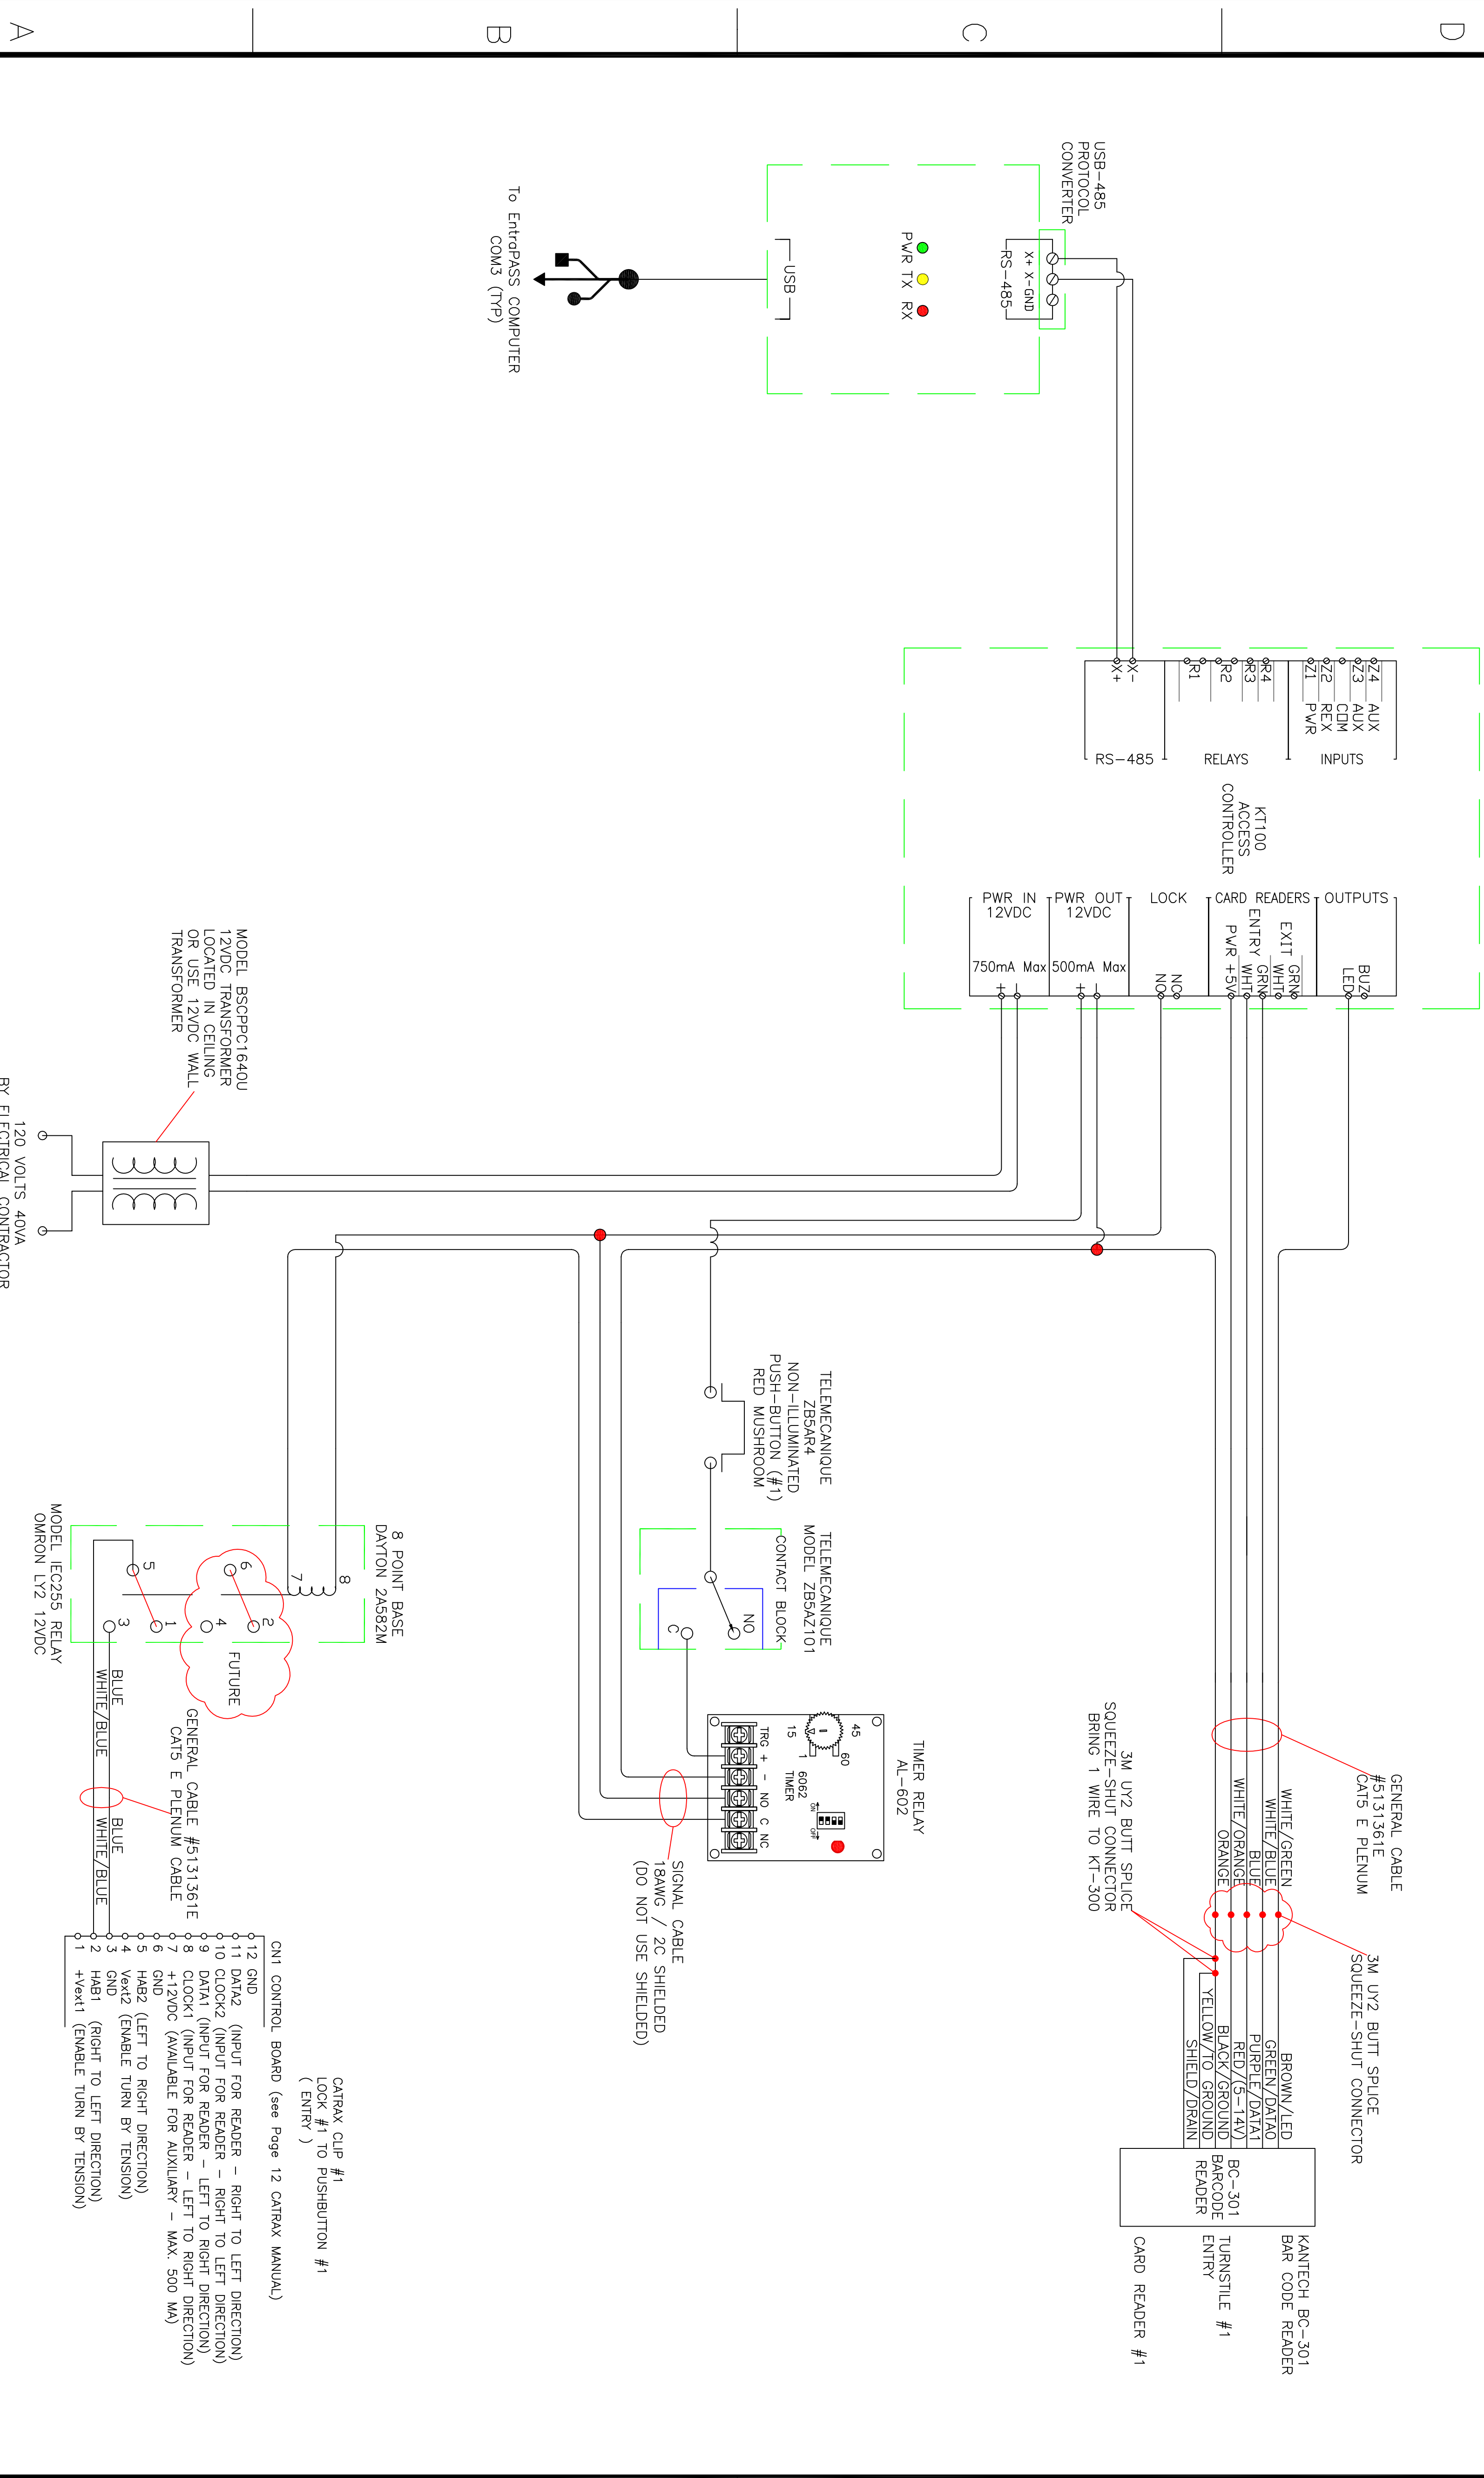

REVISIONS	BY
00/00/00	CJC

EntraPASS

8641 South Warhawk Rd. Conifer, Colorado 80433
www.EntraPASS.com
 Patrick McAllister Tel: 303-670-1099

SCHEMATIC	
CATRAX CONTROL BOARD KT-100, PUSH-BUTTON, TIMER RELAY, RELAY BASE	
DWG #	CATRAX-KIT-1 SCHEMATIC
DATE	02 / 24 / 10
CHK'D	-----
SCALE =	N/A
SHEET	1 OF 1

5 4 3 2 1

A B C D