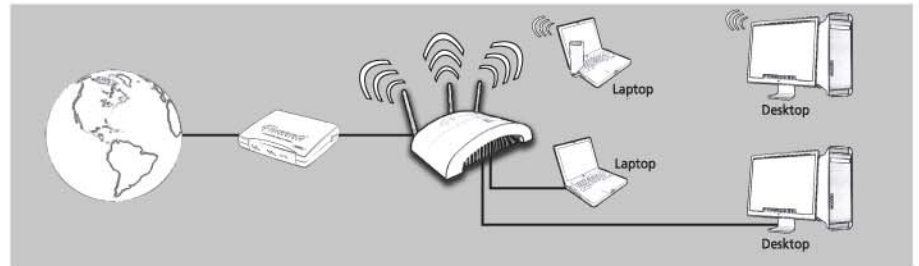

Step 1 - Connect the Hardware

Connect the router to your broadband modem and power on.

Step 2 - Insert the Setup CD

Insert the included setup CD into your CD-Rom drive and run through the setup options.

Step 3 - Surf the Web Wirelessly

Place your router in your desired location and enjoy wireless internet access throughout your home or office.

WIRELESS NETWORK DIAGRAM:

Wireless Range Comparison

Standard Wireless-G Router or Base Station