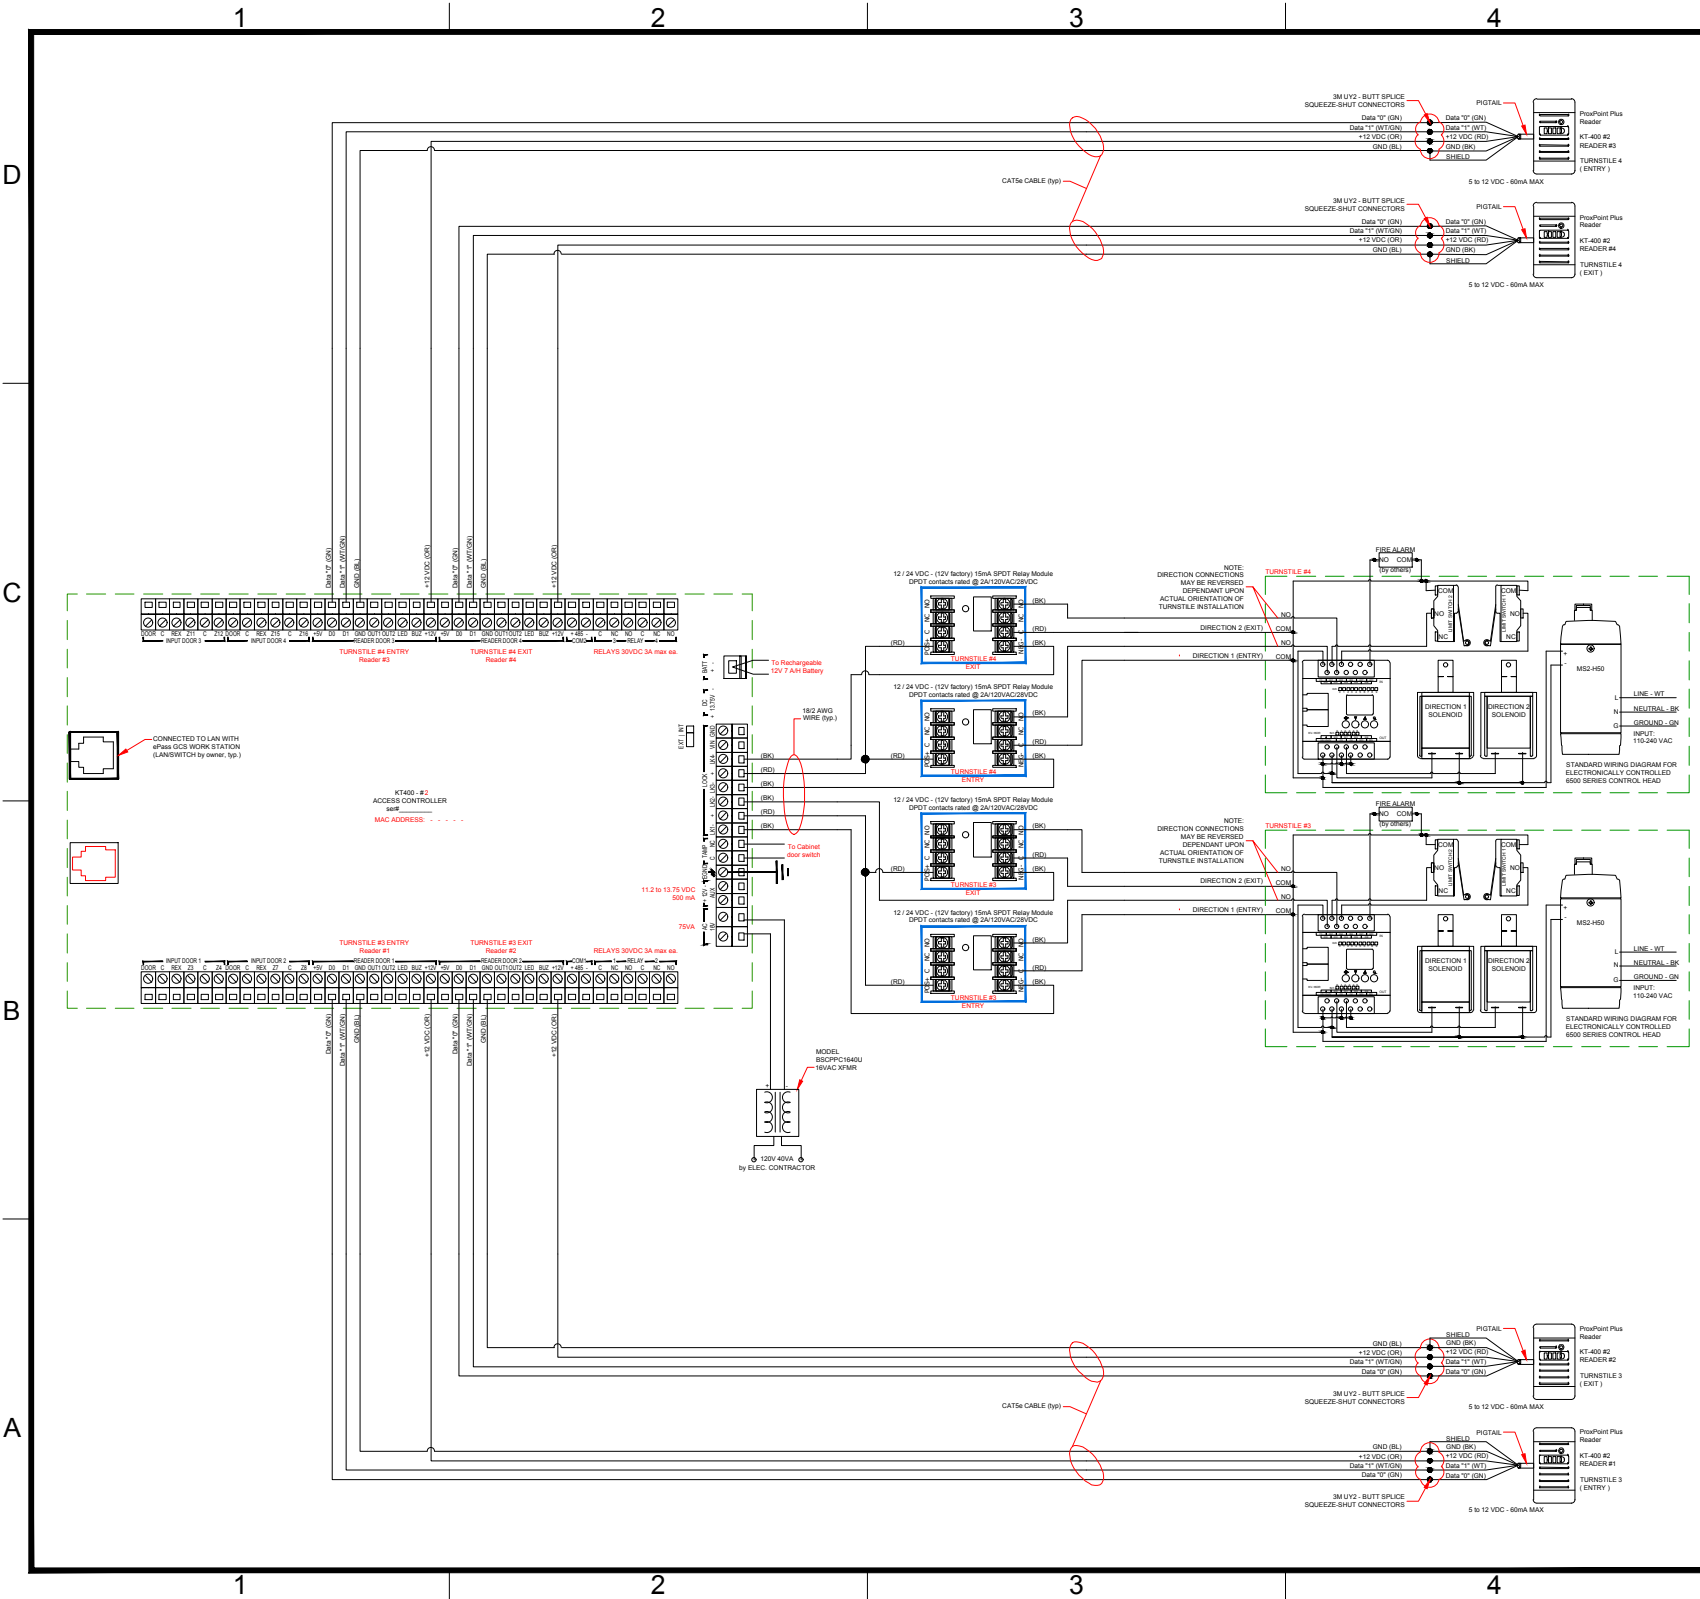

Wiring Diagram	
SKANSKA USA Turnstile & ADA Gate Access Control Schematic	
DWG	071717
SKANSKA USA SCH REV E	
DATE	07 / 17 / 17
SCALE =	<>
SHEET - 1 OF 6	

FIRST DRAWN	BY
04/06/17	CJC
REVISED	BY
04/12/17	CJC
04/17/17	CJC
07/07/17	CJC
07/13/17	CJC
07/17/17	CJC

**www.TURNSTILES.us**  
 8641 South Warhawk Rd. Conifer, CO 80433  
 Patrick McAllister Tel: 303-670-1099

Wiring Diagram	
SKANSKA USA Turnstile & ADA Gate Access Control Schematic	
DWG	071717
SKANSKA USA SCH REV E	
DATE	07 / 17 / 17
SCALE =	<>
SHEET - 2 OF 6	

Wiring Diagram	
SKANSKA USA Turnstile & ADA Gate Access Control Schematic	
DWG	071717 SKANSKA USA SCH REV E
DATE	07 / 17 / 17
SCALE =	<>
SHEET - 3 OF 6	

FIRST DRAWN	BY
04/06/17	CJC
REVISED	BY
04/12/17	CJC
04/17/17	CJC
07/07/17	CJC
07/13/17	CJC
07/17/17	CJC