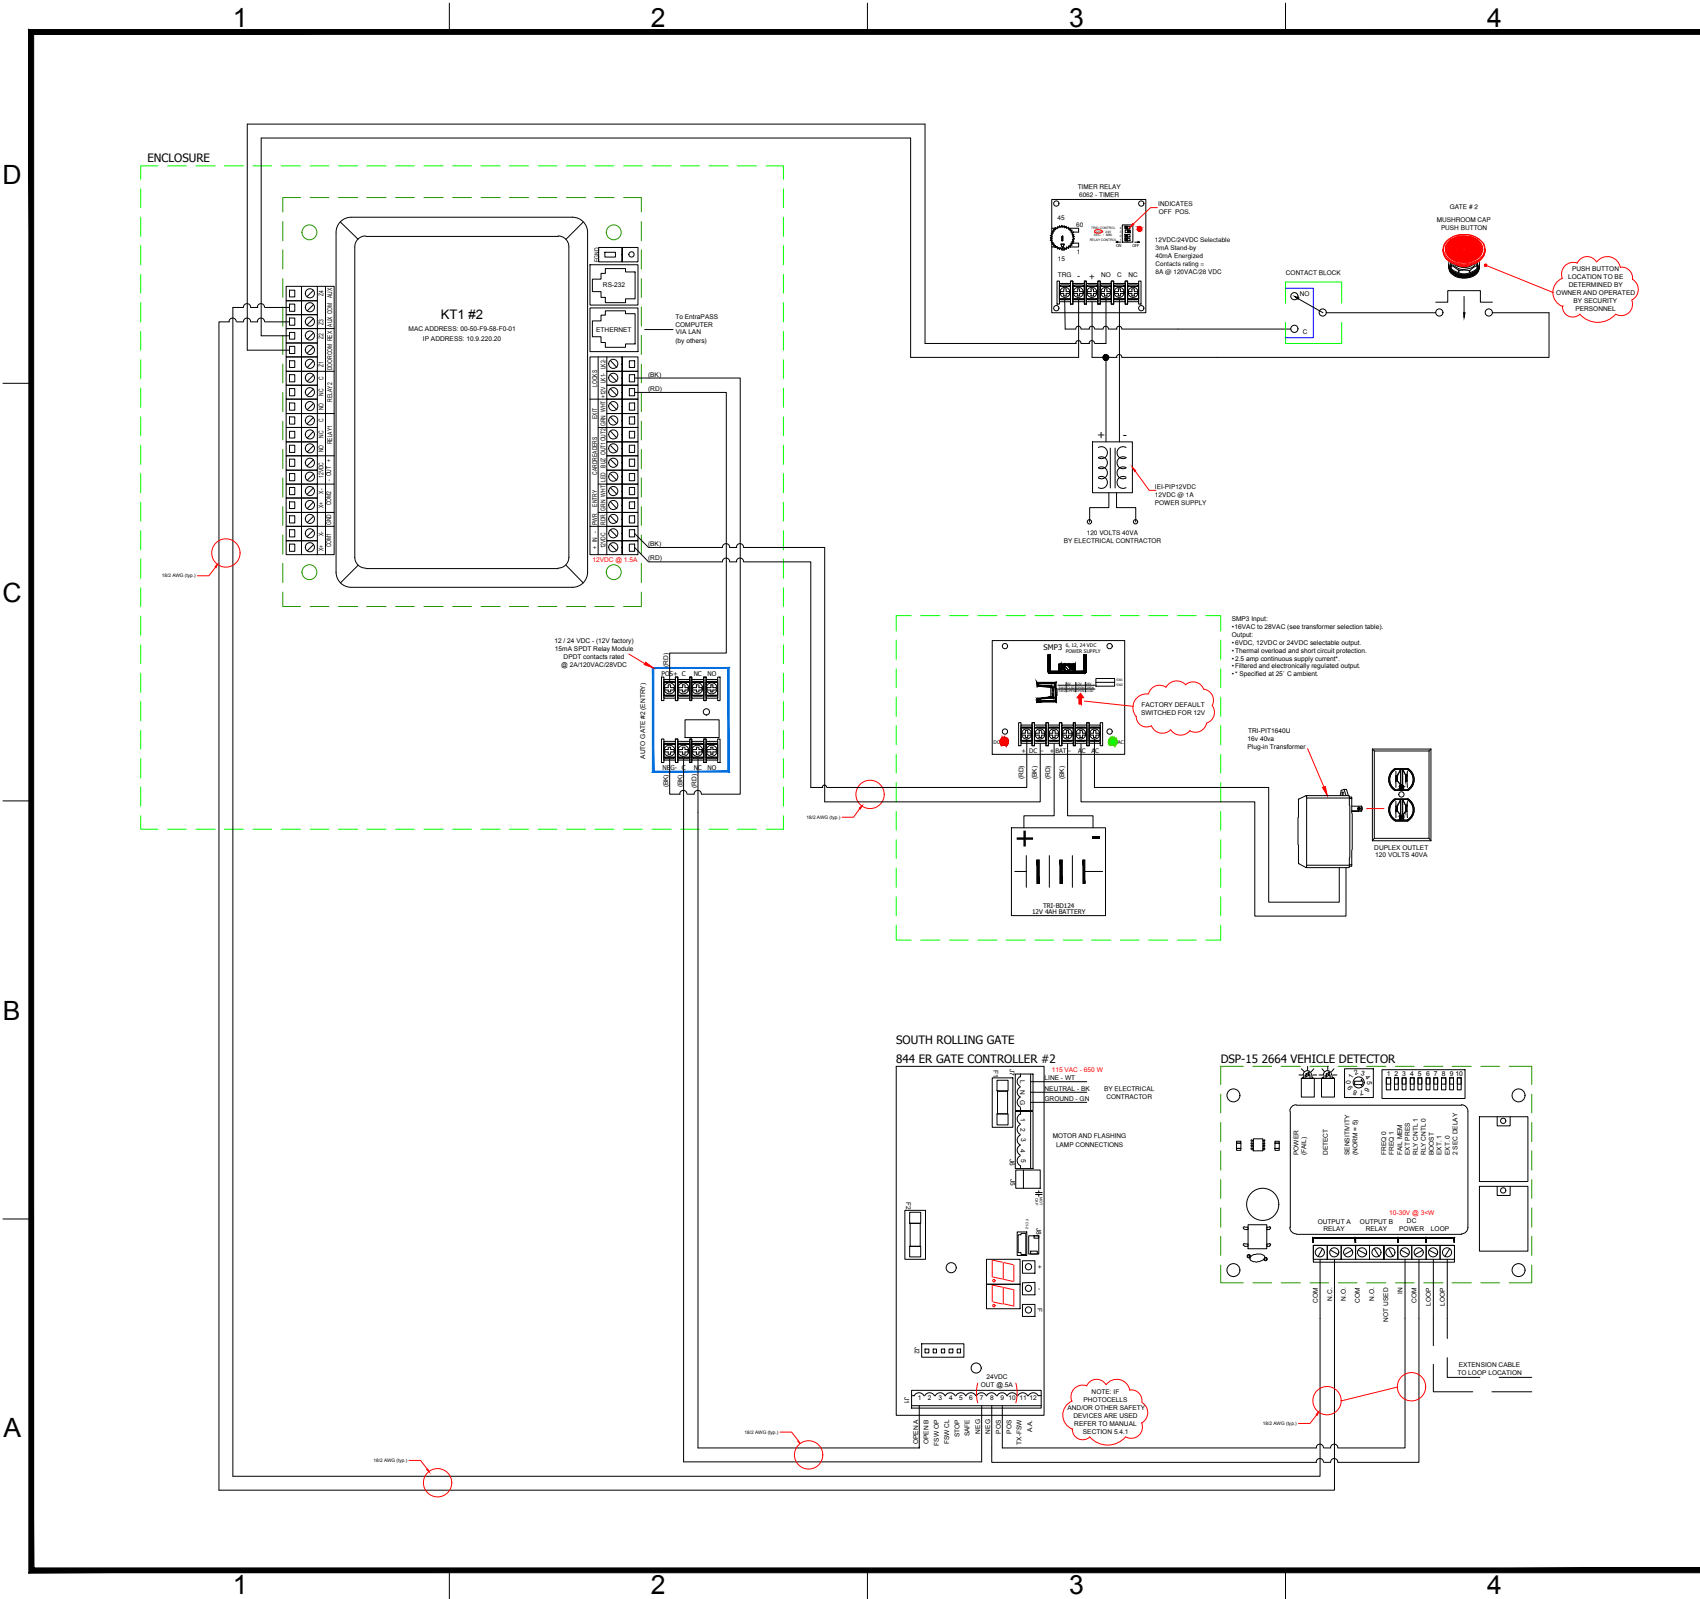

Wiring Diagram	
SKANSKA USA Turnstile & ADA Gate Access Control Schematic	
DWG	071717 SKANSKA USA SCH REV E
DATE	07 / 17 / 17
SCALE =	<>
SHEET - 3 OF 6	

FIRST DRAWN	BY
04/06/17	CJC
REVISED	BY
04/12/17	CJC
04/17/17	CJC
07/07/17	CJC
07/13/17	CJC
07/17/17	CJC

**www.TURNSTILES.us**  
**8641 South Warhawk Rd. Conifer, CO 80433**  
**Patrick McAllister Tel: 303-670-1099**

Wiring Diagram	
SKANSKA USA Vestibule Door Access Control Schematic	
DWG	071717 SKANSKA USA SCH REV E
DATE	07 / 17 / 17
SCALE =	<>
SHEET - 5 OF 6	