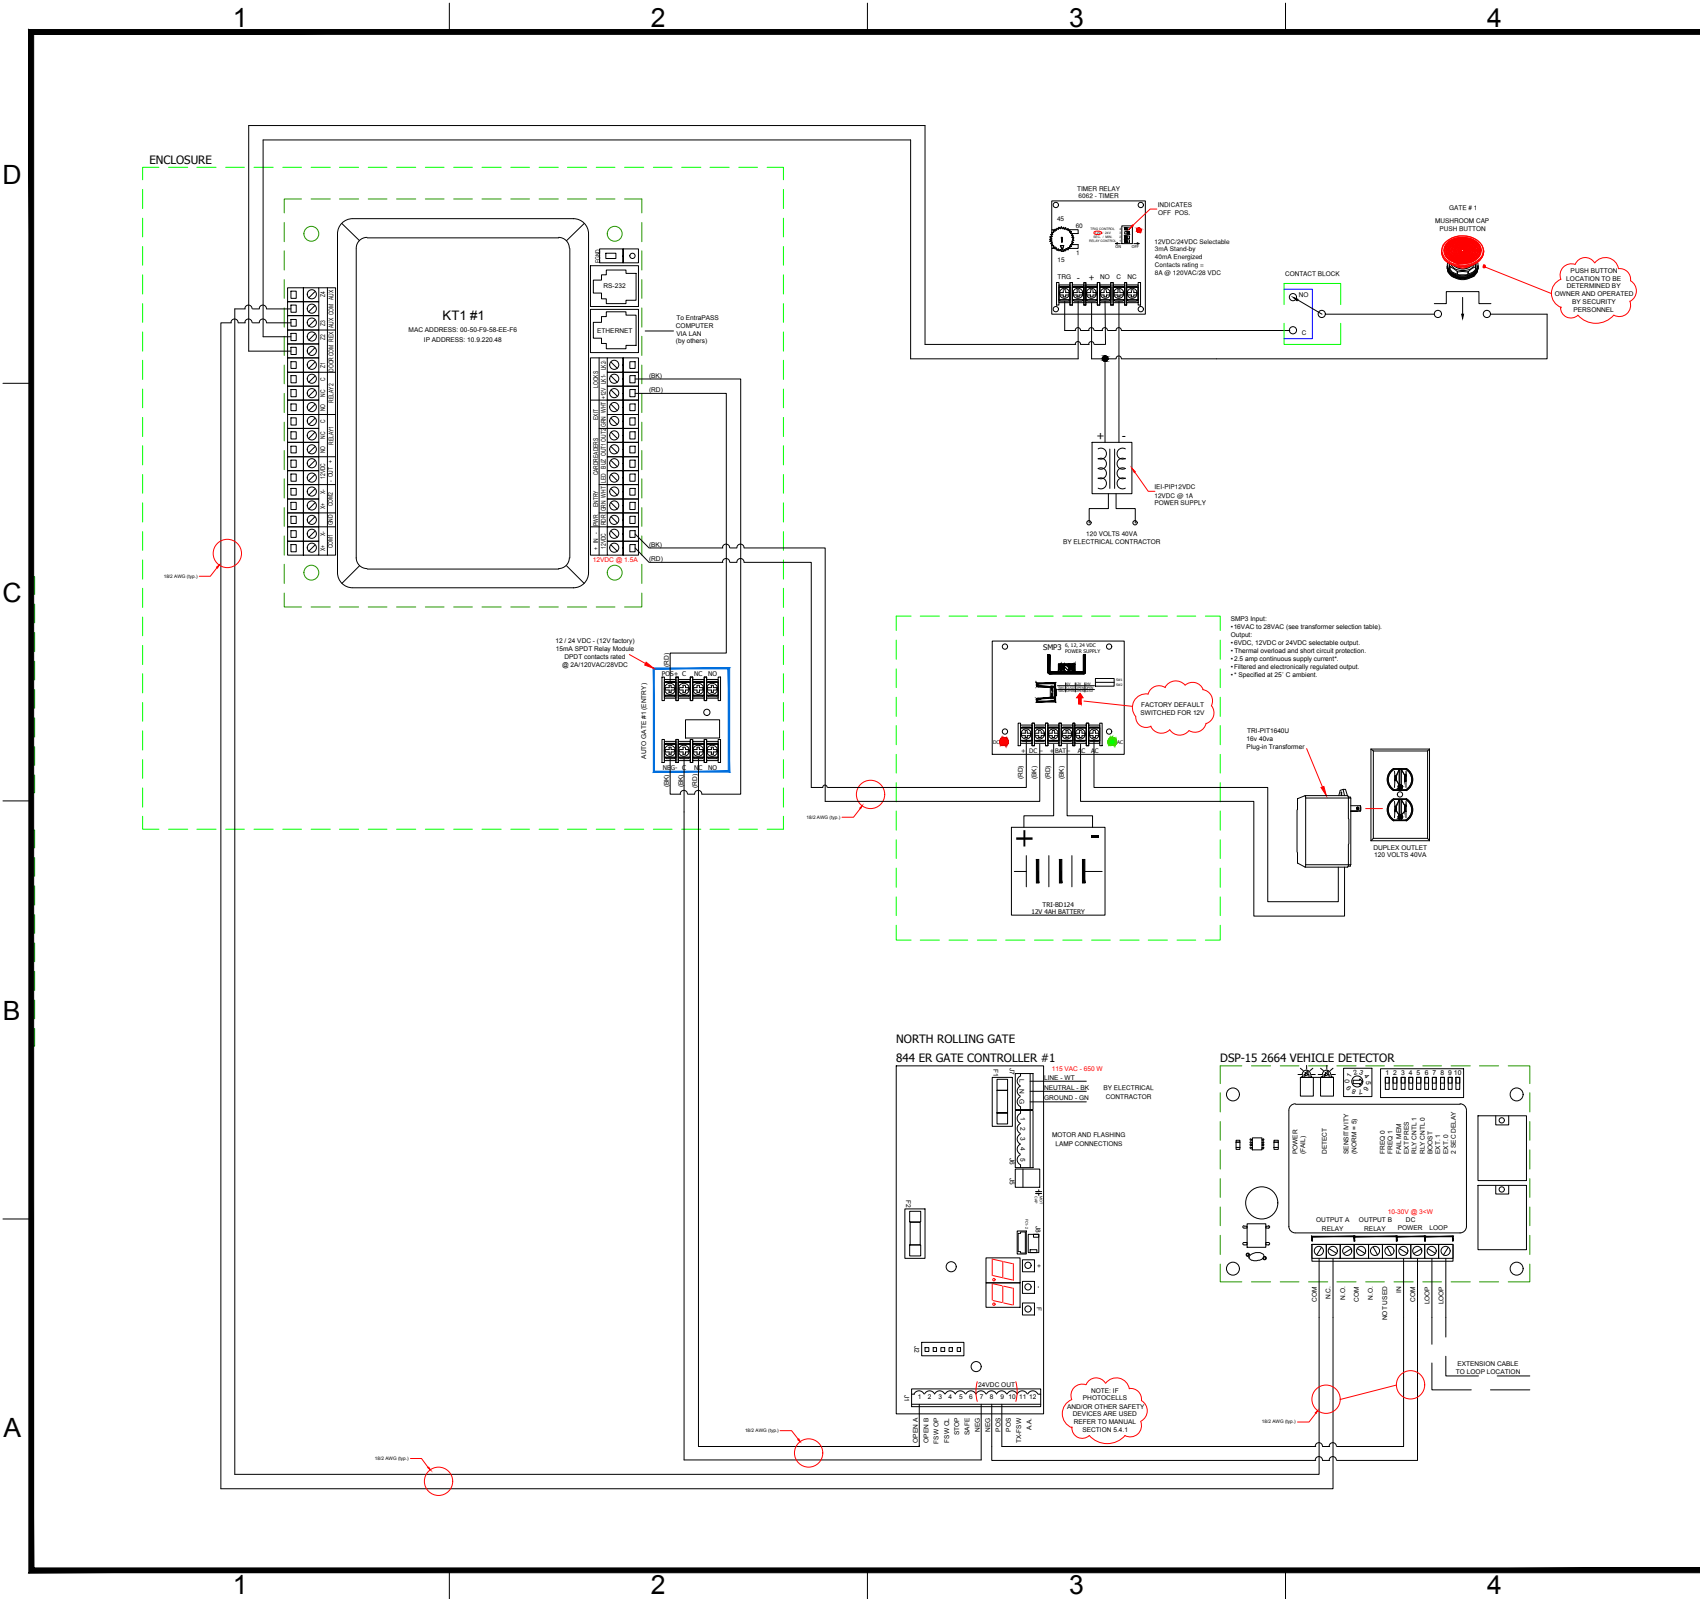

Wiring Diagram	
SKANSKA USA Turnstile & ADA Gate Access Control Schematic	
DWG	071717
SKANSKA USA SCH REV E	
DATE	07 / 17 / 17
SCALE =	<>
SHEET - 1 OF 6	

FIRST DRAWN	BY
04/06/17	CJC
REVISED	BY
04/12/17	CJC
04/17/17	CJC
07/07/17	CJC
07/13/17	CJC
07/17/17	CJC

**www.TURNSTILES.us**  
 8641 South Warhawk Rd. Conifer, CO 80433  
 Patrick McAllister Tel: 303-670-1099

Wiring Diagram	
SKANSKA USA Turnstile & ADA Gate Access Control Schematic	
DWG	071717
SKANSKA USA SCH REV E	
DATE	07 / 17 / 17
SCALE =	<>
SHEET - 2 OF 6	

Wiring Diagram	
SKANSKA USA Turnstile & ADA Gate Access Control Schematic	
DWG	071717 SKANSKA USA SCH REV E
DATE	07 / 17 / 17
SCALE =	<>
SHEET - 3 OF 6	

FIRST DRAWN	BY
04/06/17	CJC
REVISED	BY
04/12/17	CJC
04/17/17	CJC
07/07/17	CJC
07/13/17	CJC
07/17/17	CJC