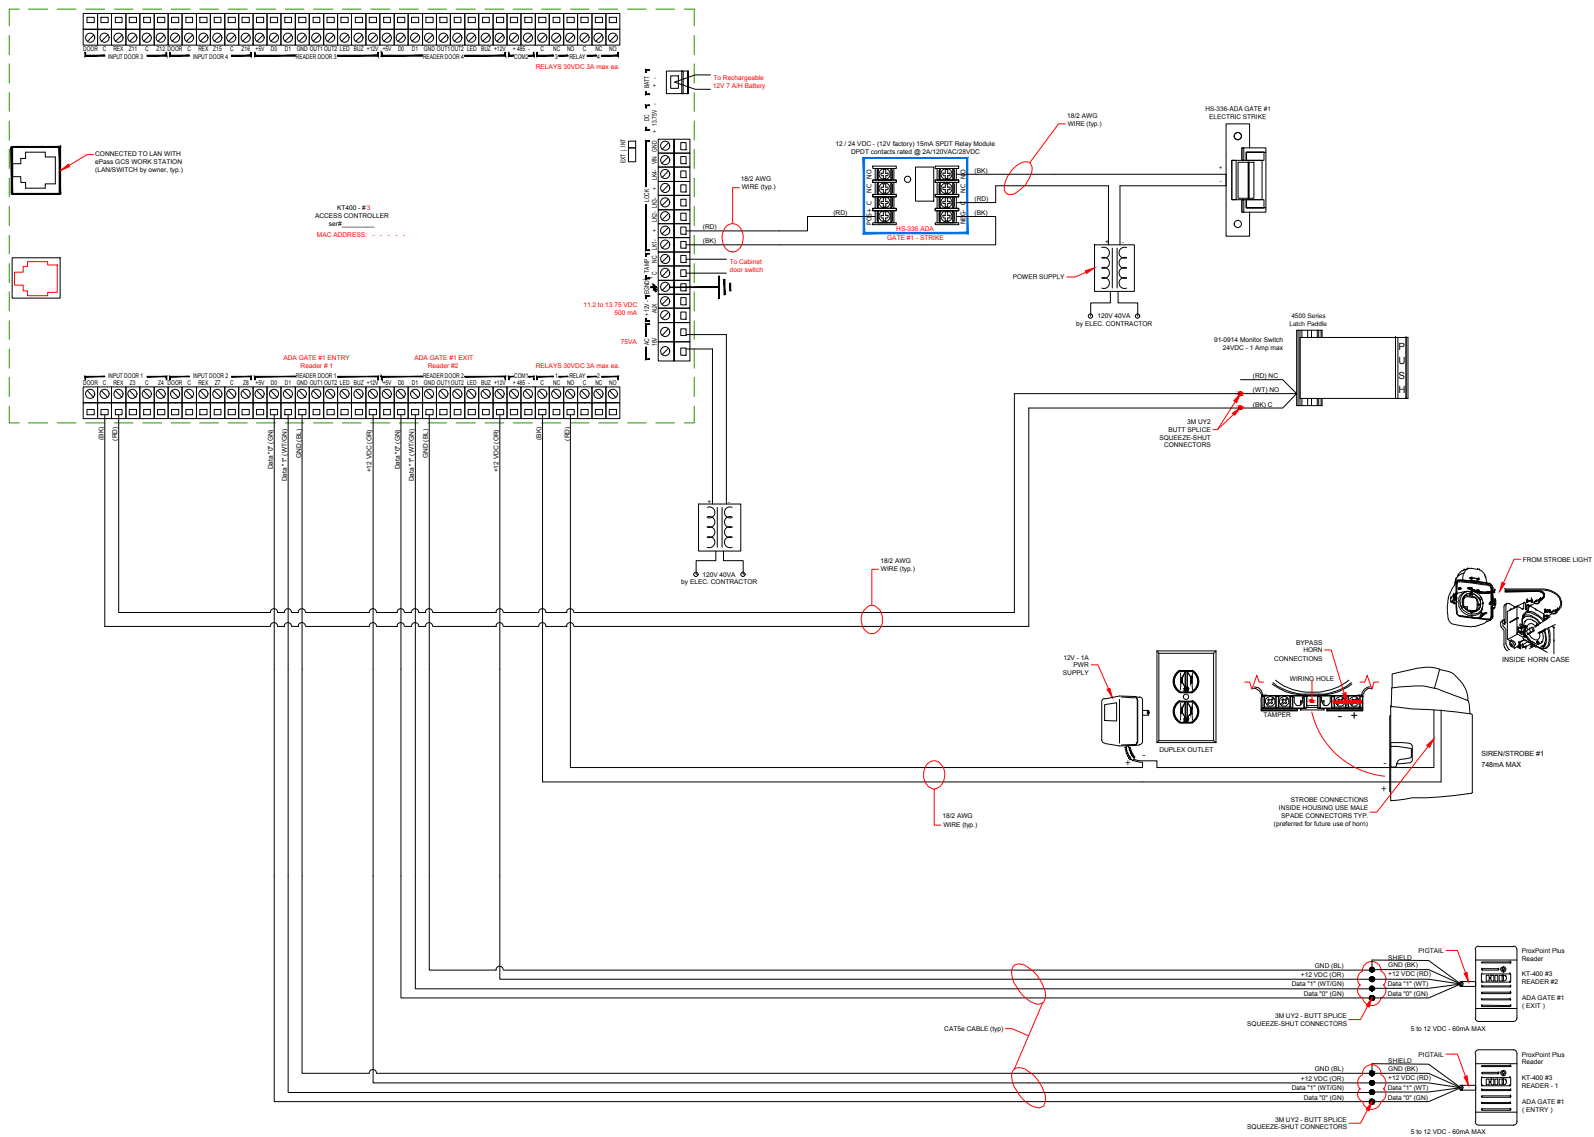

Wiring Diagram	
SKANSKA USA Turnstile & ADA Gate Access Control Schematic	
DWG	071717
SKANSKA USA SCH REV E	
DATE	07 / 17 / 17
SCALE =	<>
SHEET - 1 OF 6	

FIRST DRAWN	BY
04/06/17	CJC
REVISED	BY
04/12/17	CJC
04/17/17	CJC
07/07/17	CJC
07/13/17	CJC
07/17/17	CJC

**www.TURNSTILES.us**  
 8641 South Warhawk Rd. Conifer, CO 80433  
 Patrick McAllister Tel: 303-670-1099

Wiring Diagram	
SKANSKA USA Turnstile & ADA Gate Access Control Schematic	
DWG	071717
SKANSKA USA SCH REV E	
DATE	07 / 17 / 17
SCALE =	<>
SHEET - 2 OF 6	

Wiring Diagram	
SKANSKA USA Turnstile & ADA Gate Access Control Schematic	
DWG	071717 SKANSKA USA SCH REV E
DATE	07 / 17 / 17
SCALE =	<>
SHEET - 3 OF 6	

FIRST DRAWN	BY
04/06/17	CJC
REVISED	BY
04/12/17	CJC
04/17/17	CJC
07/07/17	CJC
07/13/17	CJC
07/17/17	CJC

Wiring Diagram	
SKANSKA USA Automobile Gate Access Control Schematic	
DWG	071717 SKANSKA USA SCH REV E
DATE	07 / 17 / 17
SCALE =	<>
SHEET - 6 OF 6	