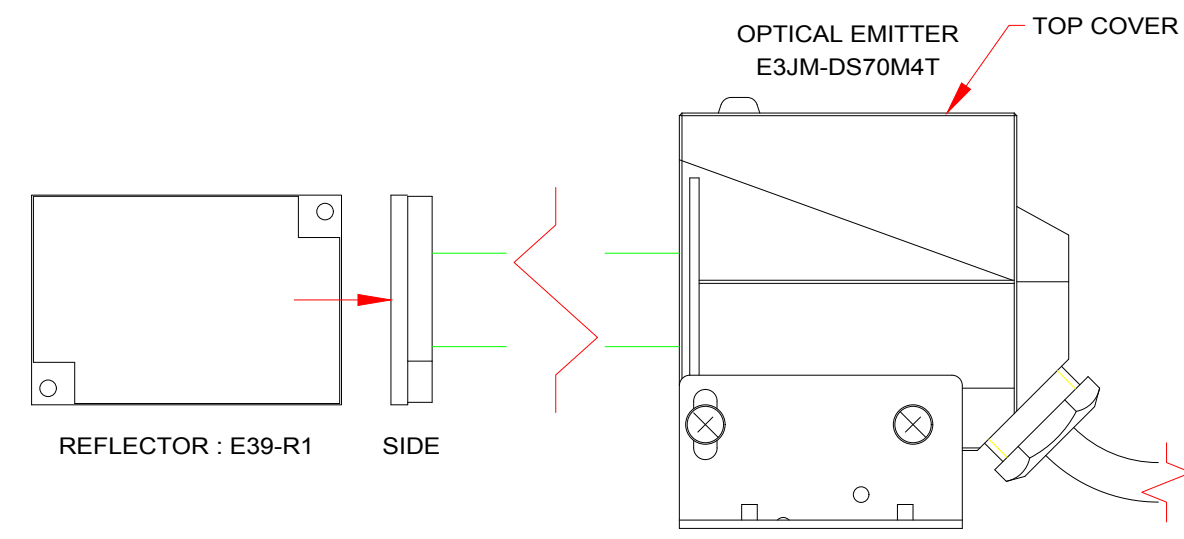

1

2

3

4

EXIT

ENTRANCE

12 / 24 VDC - (12V factory)
15mA SPDT Relay Module
DPDT contacts rated @ 2A/120VAC/28VDC

FIRST DRAWN	BY
09/21/17	CJC
REVISED	BY
10/04/17	CJC