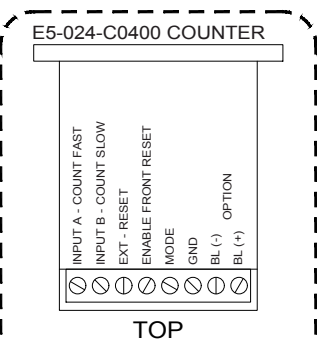

1

2

3

4

EXIT

ENTRANCE

12 / 24 VDC - (12V factory)
15mA SPDT Relay Module
DPDT contacts rated @ 2A/120VAC/28VDC

FIRST DRAWN	BY
09/21/17	CJC
REVISED	BY
10/04/17	CJC