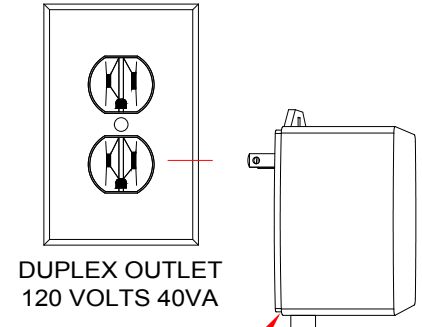

1

2

3

4

EXIT

ENTRANCE

12 / 24 VDC - (12V factory)
15mA SPDT Relay Module
DPDT contacts rated @ 2A/120VAC/28VDC

FIRST DRAWN	BY
09/21/17	CJC
REVISED	BY
10/04/17	CJC