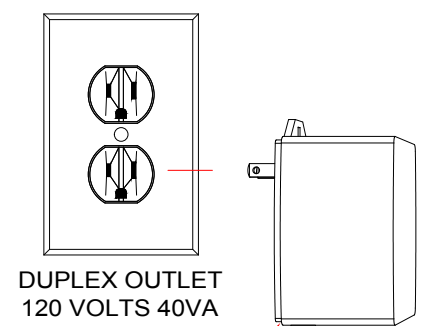

1

2

3

4

EXIT

ENTRANCE

12 / 24 VDC - (12V factory)
15mA SPDT Relay Module
DPDT contacts rated @ 2A/120VAC/28VDC

FIRST DRAWN	BY
09/21/17	CJC
REVISED	BY
10/04/17	CJC