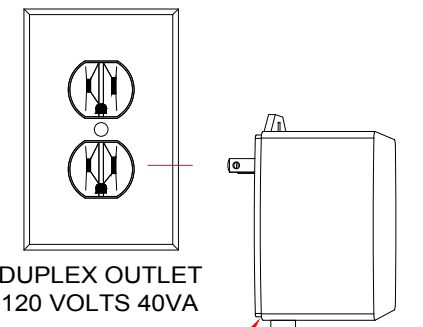

1

2

3

4

EXIT

ENTRANCE

12 / 24 VDC - (12V factory)
15mA SPDT Relay Module
DPDT contacts rated @ 2A/120VAC/28VDC

FIRST DRAWN	BY
09/21/17	CJC
REVISED	BY
10/04/17	CJC