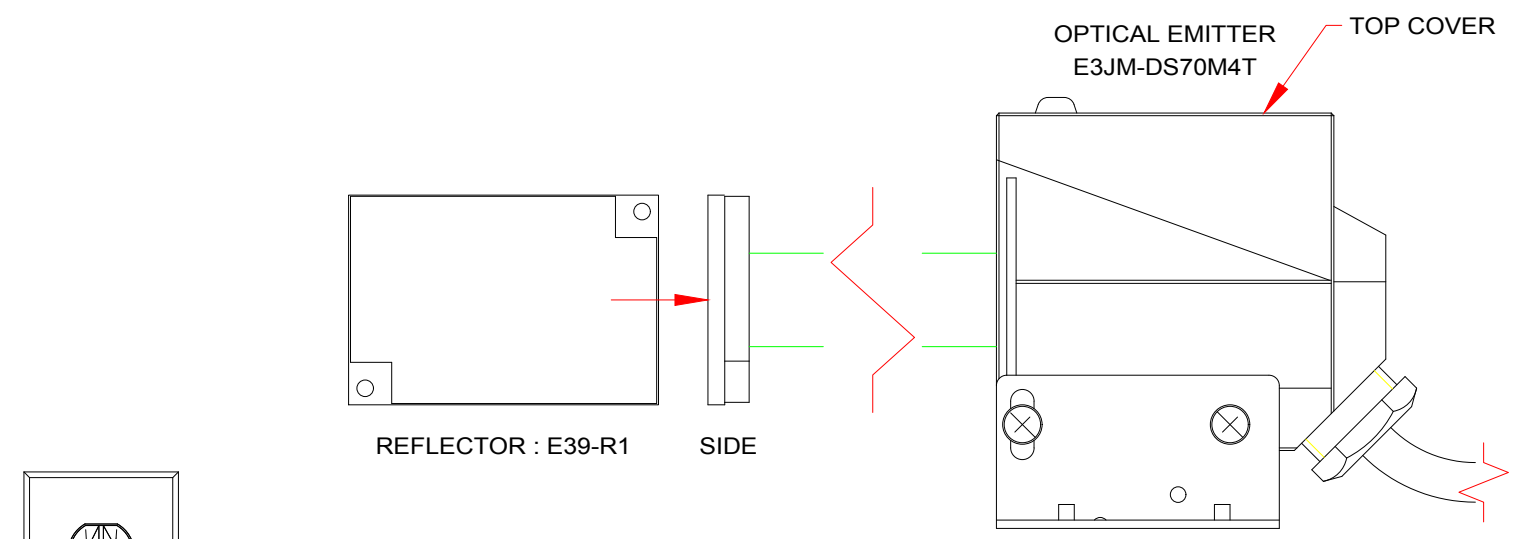

1

2

3

4

EXIT

ENTRANCE

12 / 24 VDC - (12V factory)
15mA SPDT Relay Module
DPDT contacts rated @ 2A/120VAC/28VDC

FIRST DRAWN	BY
09/21/17	CJC
REVISED	BY
10/04/17	CJC