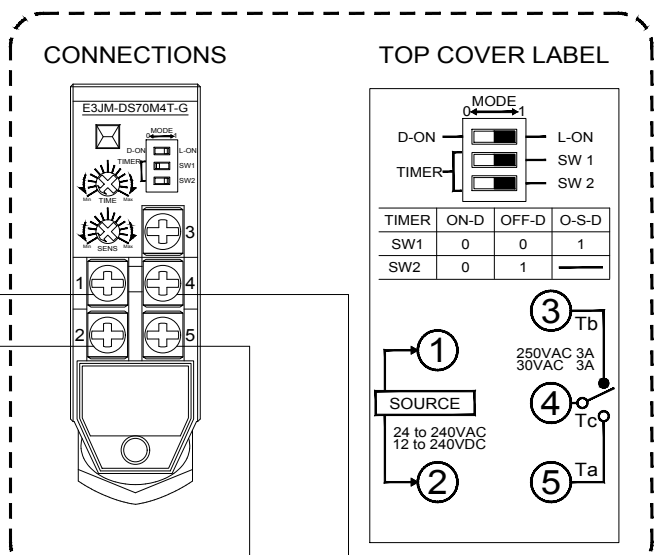

1

2

3

4

EXIT

ENTRANCE

12 / 24 VDC - (12V factory)
15mA SPDT Relay Module
DPDT contacts rated @ 2A/120VAC/28VDC

FIRST DRAWN	BY
09/21/17	CJC
REVISED	BY
10/04/17	CJC