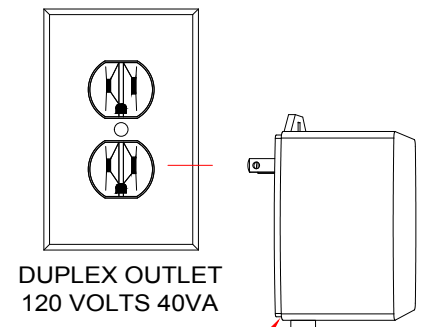

1

2

3

4

EXIT

ENTRANCE

12 / 24 VDC - (12V factory)
15mA SPDT Relay Module
DPDT contacts rated @ 2A/120VAC/28VDC

FIRST DRAWN	BY
09/21/17	CJC
REVISED	BY
10/04/17	CJC