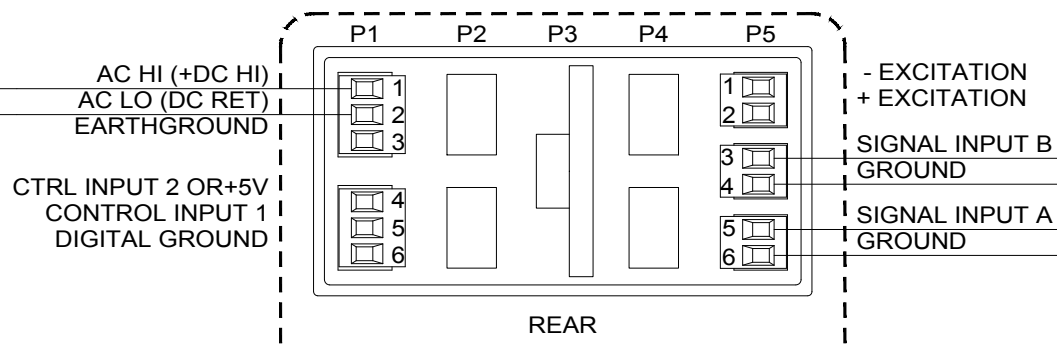

1

2

3

4

EXIT

ENTRANCE

12 / 24 VDC - (12V factory)
15mA SPDT Relay Module
DPDT contacts rated @ 2A/120VAC/28VDC

FIRST DRAWN	BY
09/21/17	CJC
REVISED	BY
10/04/17	CJC