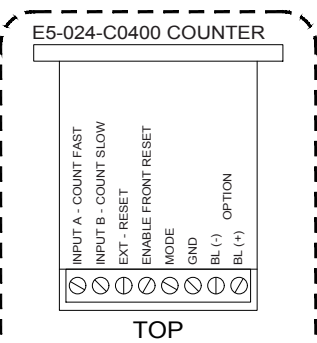

1

2

3

4

EXIT

ENTRANCE

12 / 24 VDC - (12V factory)
15mA SPDT Relay Module
DPDT contacts rated @ 2A/120VAC/28VDC

FIRST DRAWN	BY
09/21/17	CJC
REVISED	BY
10/04/17	CJC