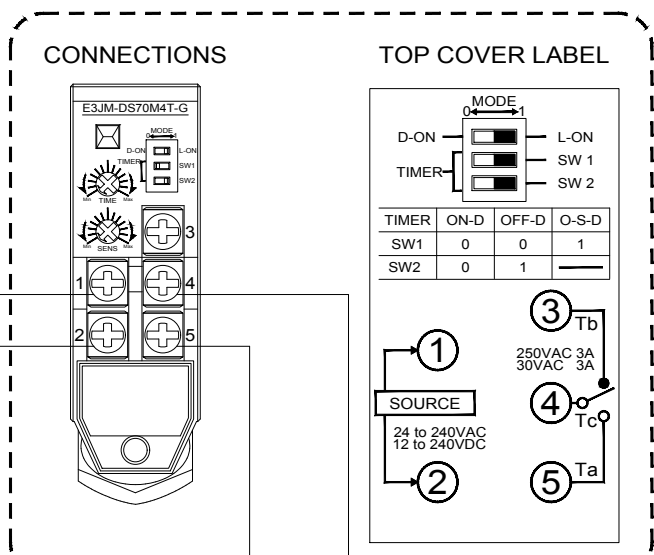

1

2

3

4

EXIT

ENTRANCE

12 / 24 VDC - (12V factory)
15mA SPDT Relay Module
DPDT contacts rated @ 2A/120VAC/28VDC

FIRST DRAWN	BY
09/21/17	CJC
REVISED	BY
10/04/17	CJC