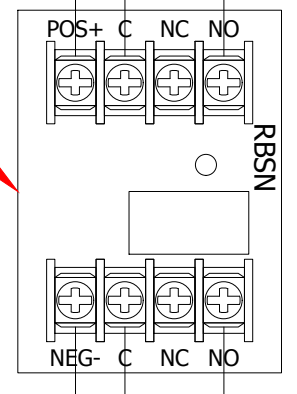

1

2

3

4

EXIT

ENTRANCE

12 / 24 VDC - (12V factory)
15mA SPDT Relay Module
DPDT contacts rated @ 2A/120VAC/28VDC

FIRST DRAWN	BY
09/21/17	CJC
REVISED	BY
10/04/17	CJC