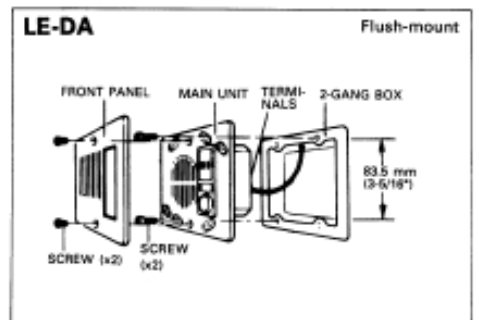

5 INSTALLATION

LE-D

Attach the LE-D unit to SINGLE-GANG BOX with the supplied two screws. When mounting to wall surface directly, pull out the cable either from top or bottom of back case. As shown, remove the outlet part of the case when passing cable through the top.

LE-DA

Remove two screws and separate the front panel from main unit. Connect wires on the terminals and mount the main unit to TWO-GANG BOX with supplied two screws. Reattach the front panel to the main unit.