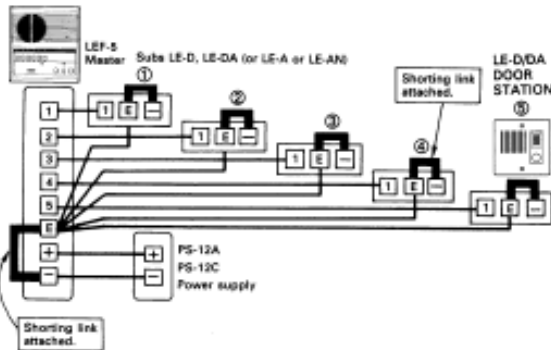

4 OPERATIONS

Momentarily depress CALL button on LE-D or LE-DA. Call tone will signal master station(s) while you depress CALL button.
After master station replies, communication from door station is handsfree.

5 INSTALLATION

LE-D

Attach the LE-D unit to SINGLE-GANG BOX with the supplied two screws. When mounting to wall surface directly, pull out the cable either from top or bottom of back case. As shown, remove the outlet part of the case when passing cable through the top.

LE-DA

Remove two screws and separate the front panel from main unit. Connect wires on the terminals and mount the main unit to TWO-GANG BOX with supplied two screws. Reattach the front panel to the main unit.

6 WIRING DIAGRAMS

LEF-5 SINGLE-MASTER SYSTEM;

LEF-5 INTERMIXED SYSTEM;