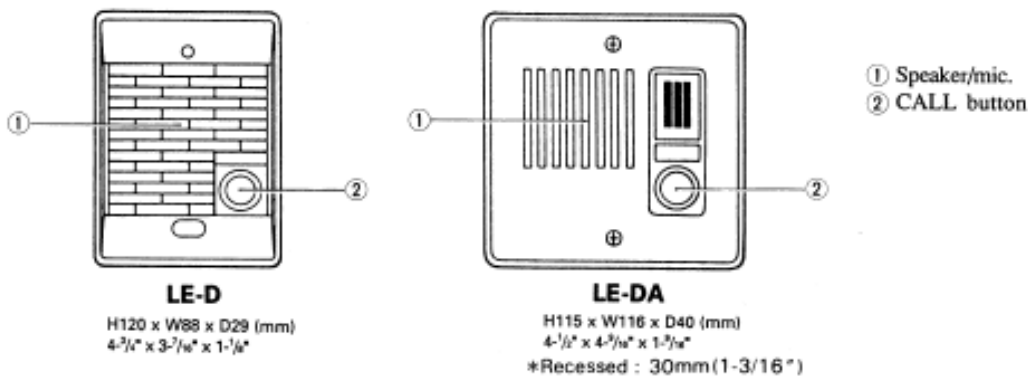

DOOR STATION

Models;	LE-D LE-DA	(with plastic cover, surface-mount) (with stainless steel cover, flush-mount)
----------------	-----------------------	--

INSTRUCTIONS

1 NAMES AND FUNCTIONS

2 FEATURES AND SPECIFICATIONS

- * LE-D, LE-DA are door stations designed to work with Aiphone LEF Intercom System Models: LEF-3, LEF-5/5W, LEF-10/10W, LEF-10S/10SW; LEF-3B, LEF-5B & LEF-10SB.
- * Handsfree communication at door station, controlled by master station press-to-talk operation.
- * Wiring: 2 wires (single-master system). Shorting link remains attached.
3 wires (intermixed system). Remove shorting link.
- * Wiring distance:

5 INSTALLATION

LE-D

Attach the LE-D unit to SINGLE-GANG BOX with the supplied two screws. When mounting to wall surface directly, pull out the cable either from top or bottom of back case. As shown, remove the outlet part of the case when passing cable through the top.

LE-DA

Remove two screws and separate the front panel from main unit. Connect wires on the terminals and mount the main unit to TWO-GANG BOX with supplied two screws. Reattach the front panel to the main unit.