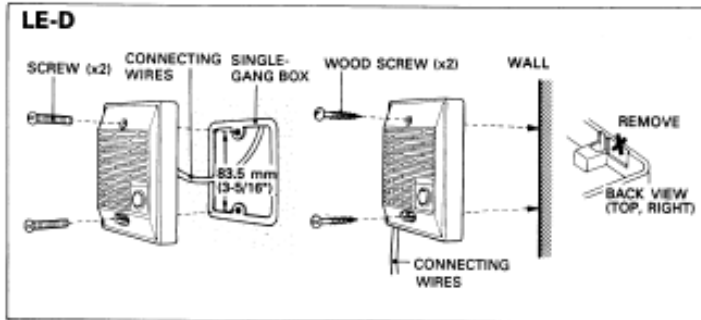

AWG	24AWG	22AWG	20AWG
DISTANCE	400'	650'	1000'
DIAMETER	0.5 mm	0.65 mm	0.8 mm
DISTANCE	120 m	200 m	300 m

3 BEFORE YOU INSTALL AND OPERATE THE EQUIPMENT - Prohibitions and precautions -

- * DO NOT CONNECT ANY TERMINAL ON ANY UNIT TO AC POWER LINES. When you mount door station in place of existing bell or chime, be sure to disconnect wires from the present transformer.
- * Do not splash water on the door station by hose, etc.
- * Clean your door station with a soft cloth dampened with neutral household cleanser. Never use lacquer thinner or benzine, etc.

4 OPERATIONS

Momentarily depress CALL button on LE-D or LE-DA. Call tone will signal master station(s) while you depress CALL button.
After master station replies, communication from door station is handsfree.

5 INSTALLATION

LE-D

Attach the LE-D unit to SINGLE-GANG BOX with the supplied two screws. When mounting to wall surface directly, pull out the cable either from top or bottom of back case. As shown, remove the outlet part of the case when passing cable through the top.

LE-DA

Remove two screws and separate the front panel from main unit. Connect wires on the terminals and mount the main unit to TWO-GANG BOX with supplied two screws. Reattach the front panel to the main unit.